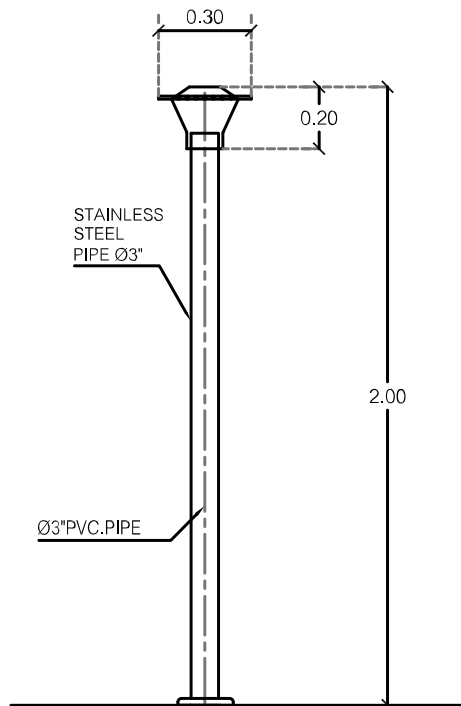

WATER FEATURES

Water Umbrella Water Feature

Water Umbrella is one of the most popular water features for both kids and adults. It is suitable for installation in large pools as well as small private pools. The water umbrella are made of Fiberglass

Model	Compressed Air Connection	Flow Rate (m ³)	Operation Pressure (bar)	Max. Perm Pressure (mbar)
PSW-06	DN 100	60 - 96	0.4 - 0.6	0.8

Code	Model	Description	Flow Rate (gpm)	Pipe Connection Size (Inches)	Width (mm)	Height (mm)	Recommend Pump (Distance no more than 5 m)
21200510045	PSW-06 *	Water Umbrella	180	3	200	2500	"EMAUX" SPH400 x 1 set