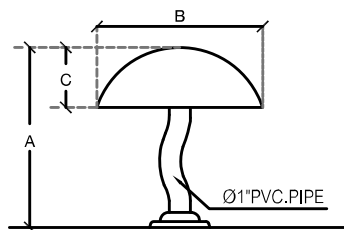

## Water Mushroom

Model	A (m)	B (m)	C (m)
PSW-14	0.45	0.45	0.20
PSW-15	0.55	0.50	0.18
PSW-16	0.60	0.55	0.18

Code	Model	Description	Flow Rate (gpm)	Pipe Connection Size (Inch)	Recommend Pump (Distance no more than 5 m)
21201610090	PSW-14*	Water Mushroom	30	1	"EMAUX" SC050 x 1 set
21201610095	PSW-15*				
21201610100	PSW-16*				

\*\* ราคาไม่รวมปั๊ม / Excluded pump

Model	A (m)	B (m)
PSW-02	2.45	1.50
PSW-03	2.51	1.80
PSW-04	2.69	2.30

Code	Model	Description	Flow Rate (gpm)	Pipe Connection Size (Inch)	Recommend Pump (Distance no more than 5 m)
21201610010	PSW-02*	Water Mushroom	440	4	"SPECK PUMP" BADU RESORT 110 x 1 set
21201610015	PSW-03*				
212016100120	PSW-04*				