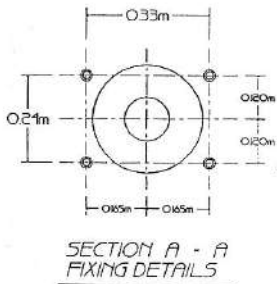

Model	Size (mm)	Pipe	Flow Rate (m <sup>3</sup> /h)
PSW-01	L650 x W450 x H500	3"	24

Code	Model	Description	Air Flow (m <sup>3</sup> /hr)	Recommend Pump (Distance no more than 5 m)
21201610005	PSW-01 <sup>*</sup>	Water Hedgehog	120	"EMAUX" SR300 x 1 set