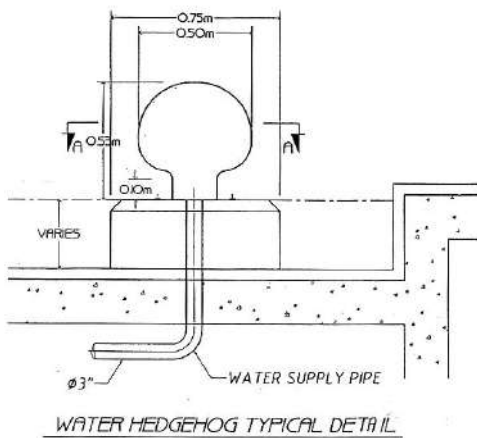

## Water Hedgehog

Water Hedgehog is one of the most popular water features for both kids and adults. It is suitable for installation in large pools as well as small private pools.

The water hedgehog are made of Fiberglass.

Model	Size (mm)	Pipe	Flow Rate (m <sup>3</sup> /h)
PSW-01	L650 x W450 x H500	3"	24

Code	Model	Description	Air Flow (m <sup>3</sup> /hr)	Recommend Pump (Distance no more than 5 m)
21201610005	PSW-01 <sup>*</sup>	Water Hedgehog	120	"EMAUX" SR300 x 1 set