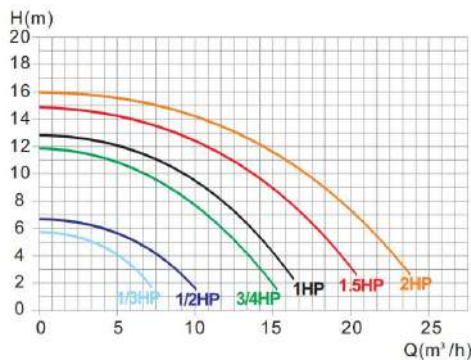

### FEATURES:

- IP55 waterproof standard
- Ultra Quiet.
- Maximum working pressure up to 6kg/cm<sup>2</sup>
- Tailor-made impeller and mechanical seal, suitable for long time use
- Internal innovative design with big suction power
- Simple design basket, easy to take out and install
- Come with standard DN40 unions easy to install.
- Suitable for maximum hot water temperature up to 70°C

### PUMP PERFORMANCE CURVE :

### PUMP DIMENSION :

### SPECIFICATION AND SIZE :

Model	Voltage	Power		Inlet/Outlet	Hmax	Qmax	Length	Width	Height
	(V)	KW	HP		(M)	(m³/h)			
ABS-030	220V/50Hz	0.25	1/3	DN40	6	7	500	168	245
ABS-050	220V/50Hz	0.37	1/2	DN40	7	10	500	168	245
ABS-075	220V/50Hz	0.55	3/4	DN40	12	15	500	168	245
ABS-100	220V/50Hz	0.75	1	DN40	13	16	500	168	245
ABS-150	220V/50Hz	1.1	1 1/2	DN40	15	20	500	168	245