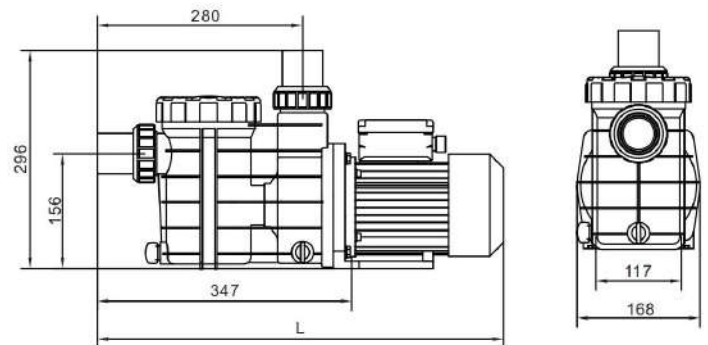

### FEATURES:

- IP55 waterproof standard
- Ultra Quiet.
- Maximum working pressure up to 6kg/cm<sup>2</sup>
- Tailor-made impeller and mechanical seal, suitable for long time use
- Internal innovative design with big suction power
- Simple design basket, easy to take out and install
- Come with standard DN40 unions easy to install.
- Suitable for maximum hot water temperature up to 70°C

### PUMP DIMENSION :

### SPECIFICATION AND SIZE :

Model	Voltage	Power		Inlet/Outlet	Hmax	Qmax	Length	Width	Height
	(V)	KW	HP		(M)	(m³/h)			
ABS-030	220V/50Hz	0.25	1/3	DN40	6	7	500	168	245
ABS-050	220V/50Hz	0.37	1/2	DN40	7	10	500	168	245
ABS-075	220V/50Hz	0.55	3/4	DN40	12	15	500	168	245
ABS-100	220V/50Hz	0.75	1	DN40	13	16	500	168	245
ABS-150	220V/50Hz	1.1	1 1/2	DN40	15	20	500	168	245