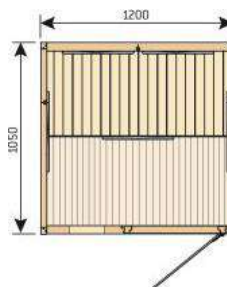

SAUNA HEATERS & ROOMS

HARVIA

“HARVIA” Radiant Infrared Cabins

Code	Model	Name	Dimensions (mm)	Output (kW)	Fuse (A)
22620820025	SGC-0909-BR ✘	Radiant Infra for 1 person	900 x 900 x 1910	1340 kW	10A

Code	Model	Name	Dimensions (mm)	Output (kW)	Fuse (A)
22620820030	SGC-1210-BR ✘	Radiant Infra for 2 person	1200 x 1050 x 1910	1820 kW	10A