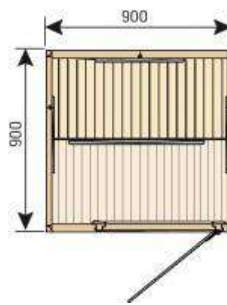

SAUNA HEATERS & ROOMS

HARVIA

“HARVIA” Radiant Infrared Cabins

Code	Model	Name	Dimensions (mm)	Output (kW)	Fuse (A)
22620820025	SGC-0909-BR ✘	Radiant Infra for 1 person	900 x 900 x 1910	1340 kW	10A

Code	Model	Name	Dimensions (mm)	Output (kW)	Fuse (A)
22620820030	SGC-1210-BR ✘	Radiant Infra for 2 person	1200 x 1050 x 1910	1820 kW	10A