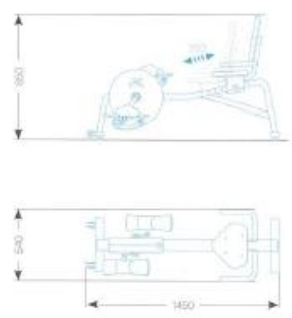

GALAXY è l'Aquabike orizzontale ideata dal centro R&D di Aquatix per vasche di profondità contenuta tra 70-100 cm.

- Pensata per facilitare il training di chi ha patologie lombari o necessita progressivamente di attivare gli arti inferiori.
- Ottima per qualsiasi persona e per un allenamento completo (attivando anche le braccia), giovandosi della quasi completa immersione del busto, come non è possibile con le Aquabike verticali.
- Indicata anche per circuiti e percorsi/protocolli riabilitativi.
- Pedale resistivo in polietilene, dal design studiato per rendere più fluida ed efficace la pedalata.

GALAXY is the Horizontal Aquabike created by the Aquatix R&D Centre for pools 70-100 cm deep.

- Designed to facilitate the training of people with lumbar pathologies or who need to progressively activate their lower limbs.
- Excellent for any person and for a complete workout (it also activates the arms), taking advantage of the almost complete immersion of the torso which is not possible with vertical Aquabikes.
- Also suitable for rehabilitation circuits and routes/protocols.
- Resistive polyethylene pedal, designed to make pedalling smoother and more effective.

GALAXY AQUABIKE
cod. AFA 0B01 PRW

GALAXY AQUABIKE

- + AQUABIKE MADE IN ITALY
- + EXCLUSIVE ITALIAN DESIGN
- + INGOMBRI RIDOTTI
  REDUCED OBSTRUCTION
- + SISTEMA REGOLAZIONE INTENSITÀ
  INTENSITY REGULATION SYSTEM
- + REGOLAZIONE ORIZZONTALE DA SEDUTI
  SEAT ADJUSTMENT
- + IDEALE PER VASCHE MOLTO BASSE
  IDEAL FOR SHALLOW POOLS
- + PRODOTTO MARCHIATO CE
  CE MARKED PRODUCT

The GALAXY AQUABIKE's exclusive pedalling intensity adjustment system allows you to adjust the resistance, even during the activity, without any interruptions