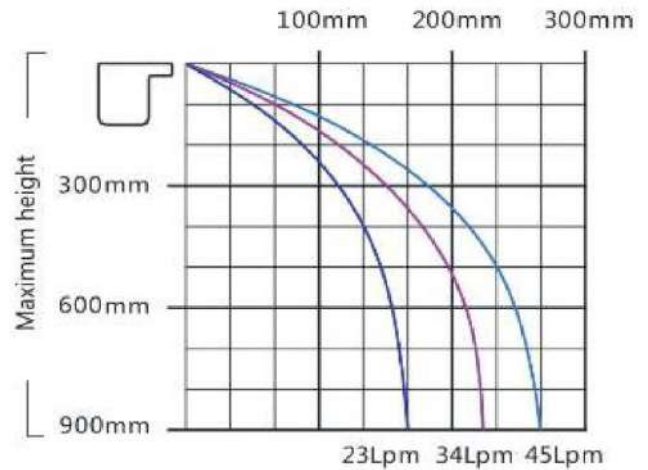

WATER FEATURES

“EMAUX” Water Descents

MAKE YOUR POOL ALIVE!

FEATURES

- Available in two different widths: 25mm & 150mm, they are suitable for different wall sizes.
- Four different lengths: 300mm, 600mm, 900mm & 1200mm.
- LED strip is powered by external 12V DC, which is safe and reliable
- The LEDs can be operated through panel or remote control and 10 lighting patterns are available.
- Multiple water descents can share the same controller for synchronized colour effects

Optional Control & Remote
Model WTD-CB

Suggested Pump						
Model	1 m Head with			5 m Head with		
	160 mm	220 mm	260 mm	160 mm	220 mm	260 mm
PB300	N / A	N / A	N / A	AMU016	AMU020	AMU020
PB600	N / A	N / A	N / A	AMU016	SS033	SS033
PB900	N / A	AMU012	AMU016	AMU020	SS050	SS050
PB1200	AMU012	AMU016	AMU020	AMU020	SS050	SS075

Water Descent Set up at 900 mm Height			
Model	23Lpm with 160 mm distance	34Lpm with 220 mm distance	45Lpm with 260 mm distance
	Flow per hour (m3)	Flow per hour (m3)	Flow per hour (m3)
PB300	1.38	2.04	2.7
PB600	2.76	4.08	5.4
PB900	4.14	6.12	8.1
PB1200	5.52	8.16	10.8

Product Information and Dimensions

Code (LED)	Model (LED)	Code	Model	A(mm)	B(mm)	C(mm)	D(mm)	Remark
88480101	PB300-25(L)	88485001	PB300-25	306	138	76	25	12V DC 4W
88480102	PB300-150(L)	88485002	PB300-150		263		150	
88480111	PB600-25(L)	88485011	PB600-25	606	138	76	25	12V DC 8W
88480112	PB600-150(L)	88485012	PB600-150		263		150	
88480121	PB900-25(L)	88485021	PB900-25	906	138	76	25	12V DC 12W
88480122	PB900-150(L)	88485022	PB900-150		263		150	
88480131	PB1200-25(L)	88485031	PB1200-25	1206	138	76	25	12V DC 17W
88480132	PB1200-150(L)	88485032	PB1200-150		263		150	