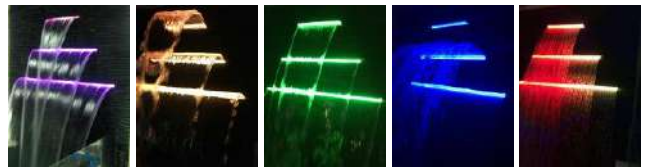

WATER FEATURES

“EMAUX” Water Descents

MAKE YOUR POOL ALIVE!

FEATURES

- Available in two different widths: 25mm & 150mm, they are suitable for different wall sizes.
- Four different lengths: 300mm, 600mm, 900mm & 1200mm.
- LED strip is powered by external 12V DC, which is safe and reliable
- The LEDs can be operated through panel or remote control and 10 lighting patterns are available.
- Multiple water descents can share the same controller for synchronized colour effects

Optional Control & Remote
Model WTD-CB

Suggested Pump						
Model	1 m Head with			5 m Head with		
	160 mm	220 mm	260 mm	160 mm	220 mm	260 mm
PB300	N / A	N / A	N / A	AMU016	AMU020	AMU020
PB600	N / A	N / A	N / A	AMU016	SS033	SS033
PB900	N / A	AMU012	AMU016	AMU020	SS050	SS050
PB1200	AMU012	AMU016	AMU020	AMU020	SS050	SS075