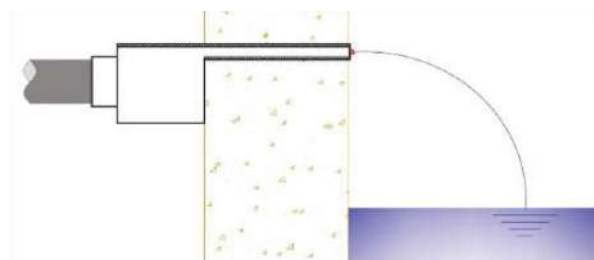

WATER FEATURES

“EMAUX” Water Descents

MAKE YOUR POOL ALIVE!

FEATURES

- Available in two different widths: 25mm & 150mm, they are suitable for different wall sizes.
- Four different lengths: 300mm, 600mm, 900mm & 1200mm.
- LED strip is powered by external 12V DC, which is safe and reliable
- The LEDs can be operated through panel or remote control and 10 lighting patterns are available.
- Multiple water descents can share the same controller for synchronized colour effects

Optional Control & Remote
Model WTD-CB

Suggested Pump						
Model	1 m Head with			5 m Head with		
	160 mm	220 mm	260 mm	160 mm	220 mm	260 mm
PB300	N / A	N / A	N / A	AMU016	AMU020	AMU020
PB600	N / A	N / A	N / A	AMU016	SS033	SS033
PB900	N / A	AMU012	AMU016	AMU020	SS050	SS050
PB1200	AMU012	AMU016	AMU020	AMU020	SS050	SS075

Water Descent Set up at 900 mm Height			
Model	23Lpm with 160 mm distance	34Lpm with 220 mm distance	45Lpm with 260 mm distance
	Flow per hour (m3)	Flow per hour (m3)	Flow per hour (m3)
PB300	1.38	2.04	2.7
PB600	2.76	4.08	5.4
PB900	4.14	6.12	8.1
PB1200	5.52	8.16	10.8