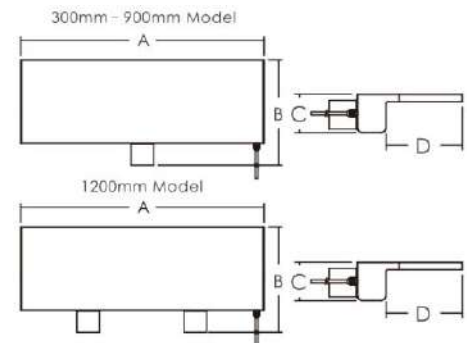

Water Descent Set up at 900 mm Height			
Model	23Lpm with 160 mm distance	34Lpm with 220 mm distance	45Lpm with 260 mm distance
	Flow per hour (m3)	Flow per hour (m3)	Flow per hour (m3)
PB300	1.38	2.04	2.7
PB600	2.76	4.08	5.4
PB900	4.14	6.12	8.1
PB1200	5.52	8.16	10.8

Product Information and Dimensions

Code (LED)	Model (LED)	Code	Model	A(mm)	B(mm)	C(mm)	D(mm)	Remark
88480101	PB300-25(L)	88485001	PB300-25	306	138	76	25	12V DC 4W
88480102	PB300-150(L)	88485002	PB300-150		263		150	
88480111	PB600-25(L)	88485011	PB600-25	606	138	76	25	12V DC 8W
88480112	PB600-150(L)	88485012	PB600-150		263		150	
88480121	PB900-25(L)	88485021	PB900-25	906	138	76	25	12V DC 12W
88480122	PB900-150(L)	88485022	PB900-150		263		150	
88480131	PB1200-25(L)	88485031	PB1200-25	1206	138	76	25	12V DC 17W
88480132	PB1200-150(L)	88485032	PB1200-150		263		150	

Code	Model	Descriptions	Connection Size		Dimension (mm)				With LED
					L	W	H	A	
21500510005	PB300-25	Water Descent	1.5	50	306	138	76	25	4W/12V
21510510005	PB300-25(L)	300-25							
21500510010	PB300-150	Water Descent	inch	mm	306	263	76	150	4W/12V
21510510010	PB300-150(L)	300-150							
21500510020	PB600-25	Water Descent	1.5	50	606	138	76	25	8W/12V
21510510020	PB600-25(L)	600-25							
21500510025	PB600-150	Water Descent	inch	mm	606	263	76	150	8W/12V
21510510025	PB600-150(L)	600-150							
21500510035	PB900-25	Water Descent	1.5	50	906	138	76	25	12W/12V
21510510035	PB900-25(L)	900-25							
21500510040	PB900-150	Water Descent	inch	mm	906	263	76	150	12W/12V
21510510040	PB900-150(L)	900-150							
21500510050	PB1200-25	Water Descent	1.5	50	1206	138	76	25	16W/12V
21510510050	PB1200-25(L)	1200-25							
21500510055	PB1200-150	Water Descent	inch	mm	1206	263	76	150	16W/12V
21510510055	PB1200-150(L)	1200-150							
21530510005	WTD-CB	LED Water Descent Control Box	Input 170-250V/50-60HZ & Output 12V/60Hz can control up to 60W of LED light						