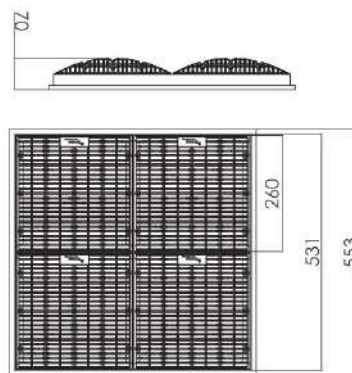

Code	Model	Description	Flow Rate (L/min)	Colour
22900510025	EM2813	VGB Anti Vortex Main Drain Square 12" x 12"	900	White

Code	Model	Description	Flow Rate (L/min)	Colour
22900510030	EM2816*	VGB Anti Vortex Main Drain Square 12" x 12" (4pcs), With Frame Stainless Steel 316, For Salt Water Pool	3600	White