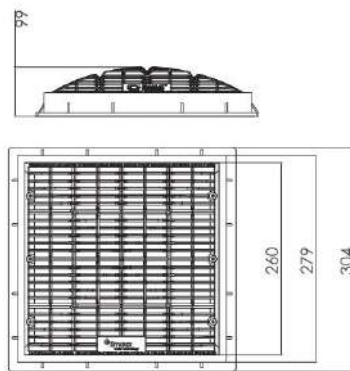

Code	Model	Description	Flow Rate (L/min)	Colour
22900510025	EM2813	VGB Anti Vortex Main Drain Square 12" x 12"	900	White

Code	Model	Description	Flow Rate (L/min)	Colour
22900510030	EM2816*	VGB Anti Vortex Main Drain Square 12" x 12" (4pcs), With Frame Stainless Steel 316, For Salt Water Pool	3600	White