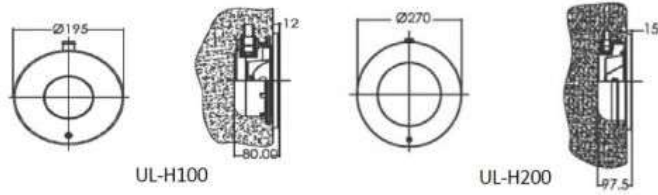

## “EMAUX” UL-H100 & UL-H200 Series Underwater Lights (Built-In Type)

### Features

- Material : AISI 304 Stainless Steel
- Cable 2.5 meters
- Waterproof: IP68
- Installation: Housing Type

UL-H100

UL-H200

IP68 CE RoHS

Cable 2.5 Meter / Waterproof Standard: IP68

Code	Model	Material	Bulb Type	Watt/Voltage	LUX	Colour	Option
11100510245 - Light 11123000015 - Transformer 11121610005 - Junction Box	UL-H100-C	S.S 304 Face Ring	Halogen	75W/12V	520	Cool White	Complete set with T & JB
11100510245 - Light 11120910030 - Niche	UL-H100-LN						Light & Niche
11100510250 - Light 11123000015 - Transformer 11121610005 - Junction Box	UL-H200-C	S.S 304 Face Ring	Halogen	150W/12V	830	Cool White	Complete set with T & JB
11100510250 - Light 11120910030 - Niche	UL-H200-LN						Light & Niche