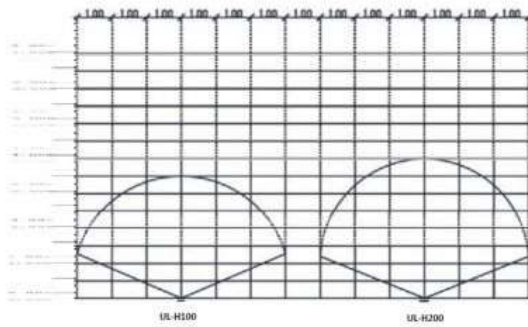

### Features

- Material : AISI 304 Stainless Steel
- Cable 2.5 meters
- Waterproof: IP68
- Installation: Housing Type

UL-H100

UL-H200

IP68 CE RoHS

Cable 2.5 Meter / Waterproof Standard: IP68

Code	Model	Material	Bulb Type	Watt/Voltage	LUX	Colour	Option
11100510245 - Light 11123000015 - Transformer 11121610005 - Junction Box	UL-H100-C	S.S 304 Face Ring	Halogen	75W/12V	520	Cool White	Complete set with T & JB
11100510245 - Light 11120910030 - Niche	UL-H100-LN						Light & Niche
11100510250 - Light 11123000015 - Transformer 11121610005 - Junction Box	UL-H200-C	S.S 304 Face Ring	Halogen	150W/12V	830	Cool White	Complete set with T & JB
11100510250 - Light 11120910030 - Niche	UL-H200-LN						Light & Niche