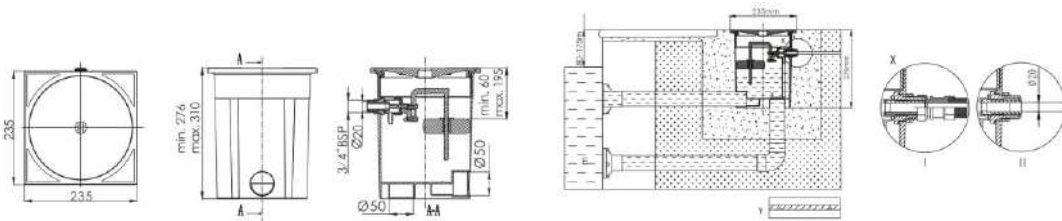

“EMAUX” Standard Surface Skimmers & Water Regulator

Model	Flow Rate (L/min)
EM0010-RV	150
EM0010-RC	150

EM0010-RC / EM0010-RV

Code	Model	Pool Type	Pipe Connection (inches)
21900510005	EM0010-RC	Concrete	1.5
21900510010	EM0010-RV	Vinyl	

Model	Flow Rate (L/min)
EM0020-RV	150
EM0020-RC	150

EM0020-RC / EM0020-RV

Code	Model	Pool Type	Pipe Connection (inches)
21900510015	EM0020-RC	Concrete	1.5
21900510020	EM0020-RV	Vinyl	

RO-7

Code	Model	Description
22900510090	RO-7	Water Level Regulator