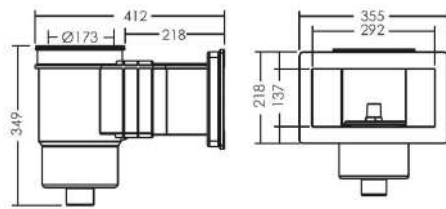

“EMAUX” Standard Surface Skimmers & Water Regulator

Model	Flow Rate (L/min)
EM0010-RV	150
EM0010-RC	150

EM0010-RC / EM0010-RV

Code	Model	Pool Type	Pipe Connection (inches)
21900510005	EM0010-RC	Concrete	1.5
21900510010	EM0010-RV	Vinyl	

Model	Flow Rate (L/min)
EM0020-RV	150
EM0020-RC	150

EM0020-RC / EM0020-RV

Code	Model	Pool Type	Pipe Connection (inches)
21900510015	EM0020-RC	Concrete	1.5
21900510020	EM0020-RV	Vinyl	

RO-7

Code	Model	Description
22900510090	RO-7	Water Level Regulator