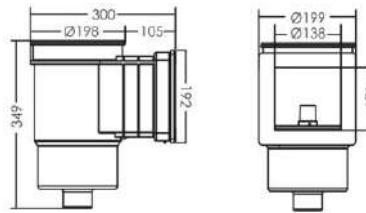

“EMAUX” Standard Surface Skimmers & Water Regulator

Model	Flow Rate (L/min)
EM0010-RV	150
EM0010-RC	150

EM0010-RC / EM0010-RV

Code	Model	Pool Type	Pipe Connection (inches)
21900510005	EM0010-RC	Concrete	1.5
21900510010	EM0010-RV	Vinyl	

Model	Flow Rate (L/min)
EM0020-RV	150
EM0020-RC	150

EM0020-RC / EM0020-RV

Code	Model	Pool Type	Pipe Connection (inches)
21900510015	EM0020-RC	Concrete	1.5
21900510020	EM0020-RV	Vinyl	

RO-7

Code	Model	Description
22900510090	RO-7	Water Level Regulator