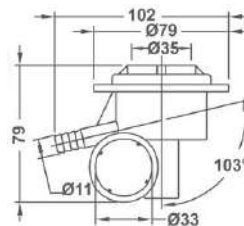

Code	Model	Description	Flow Rate (L/min)	Colour
23020510005	EM0021	Φ10mm Barb Air & Φ20mm Barb Water, Ell Body	53	White

Code	Model	Description	Flow Rate (L/min)	Colour
23020510010	EM0031(A)	Φ25mm Air & Φ40mm Water Tee Body	76	White

## “EMAUX” Spa Jet Fittings (3)

Code	Model	Description	Connection (inches)	Flow Rate (L/min)	Colour
23020510015	EM1113	Φ2-3/4" Face Eyeball Spa Jet	-	17	White

Code	Model	Description	Connection (inches)	Flow Rate (L/min)	Colour
2330610110	EM1138	Φ25mm Air & Φ25mm Water Tee Body	1	52	White

Code	Model	Description	Connection (inches)	Flow Rate (L/min)	Colour
2330610120	EM1148	Φ10mm Barb Air & Φ25mm Water Tee Body	1	52	White