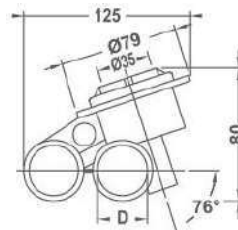

Code	Model	Description	Flow Rate (L/min)	Colour
23020510005	EM0021	Φ10mm Barb Air & Φ20mm Barb Water, Ell Body	53	White

Code	Model	Description	Flow Rate (L/min)	Colour
23020510010	EM0031(A)	Φ25mm Air & Φ40mm Water Tee Body	76	White

## “EMAUX” Spa Jet Fittings (3)

Code	Model	Description	Connection (inches)	Flow Rate (L/min)	Colour
23020510015	EM1113	Φ2-3/4" Face Eyeball Spa Jet	-	17	White

Code	Model	Description	Connection (inches)	Flow Rate (L/min)	Colour
2330610110	EM1138	Φ25mm Air & Φ25mm Water Tee Body	1	52	White

Code	Model	Description	Connection (inches)	Flow Rate (L/min)	Colour
2330610120	EM1148	Φ10mm Barb Air & Φ25mm Water Tee Body	1	52	White