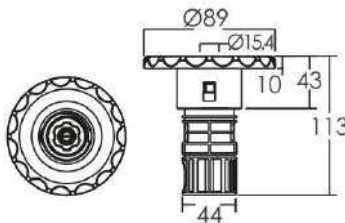

Code	Model	Description	Flow Rate (L/min)	Colour
2330610060	EM0034	Face (Standard Jet)	17	White

Code	Model	Description	Flow Rate (L/min)	Colour
23020510005	EM0021	Φ10mm Barb Air & Φ20mm Barb Water, Ell Body	53	White

Code	Model	Description	Flow Rate (L/min)	Colour
23020510010	EM0031(A)	Φ25mm Air & Φ40mm Water Tee Body	76	White

## “EMAUX” Spa Jet Fittings (3)

Code	Model	Description	Connection (inches)	Flow Rate (L/min)	Colour
23020510015	EM1113	Φ2-3/4" Face Eyeball Spa Jet	-	17	White

Code	Model	Description	Connection (inches)	Flow Rate (L/min)	Colour
2330610110	EM1138	Φ25mm Air & Φ25mm Water Tee Body	1	52	White

Code	Model	Description	Connection (inches)	Flow Rate (L/min)	Colour
2330610120	EM1148	Φ10mm Barb Air & Φ25mm Water Tee Body	1	52	White