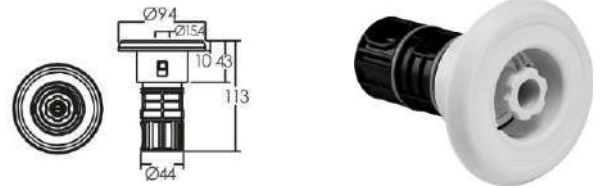

POOL & SPA FITTINGS

“EMAUX” Spa Jet Fittings (2)

Code	Model	Description	Flow Rate (L/min)	Colour
23010510020	EM0044	Smooth Face (Standard Jet)	17	White