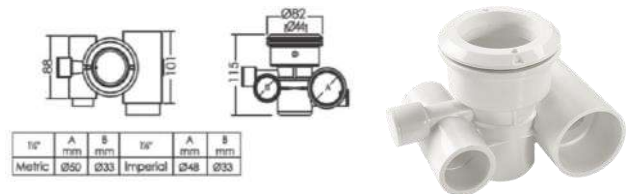

## “EMAUX” Spa Jet Fittings (2)

Code	Model	Description	Flow Rate (L/min)	Colour
23010510020	EM0044	Smooth Face (Standard Jet)	17	White

Code	Model	Description	Flow Rate (L/min)	Colour
23010510025	EM0048	Smooth Face (Swirl Jet)	17	White

Code	Model	Description	Flow Rate (L/min)	Colour
23020510005	EM0021	Φ10mm Barb Air & Φ20mm Barb Water, Ell Body	53	White

Code	Model	Description	Flow Rate (L/min)	Colour
23020510010	EM0031(A)	Φ25mm Air & Φ40mm Water Tee Body	76	White

## “EMAUX” Spa Jet Fittings (3)

Code	Model	Description	Connection (inches)	Flow Rate (L/min)	Colour
23020510015	EM1113	Φ2-3/4" Face Eyeball Spa Jet	-	17	White

Code	Model	Description	Connection (inches)	Flow Rate (L/min)	Colour
2330610110	EM1138	Φ25mm Air & Φ25mm Water Tee Body	1	52	White