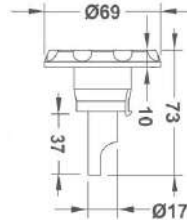

## “EMAUX” Spa Jet Fittings (2)

Code	Model	Description	Flow Rate (L/min)	Colour
23010510020	EM0044	Smooth Face (Standard Jet)	17	White

Code	Model	Description	Flow Rate (L/min)	Colour
23010510025	EM0048	Smooth Face (Swirl Jet)	17	White

Code	Model	Description	Flow Rate (L/min)	Colour
23020510005	EM0021	Φ10mm Barb Air & Φ20mm Barb Water, Ell Body	53	White

Code	Model	Description	Flow Rate (L/min)	Colour
23020510010	EM0031(A)	Φ25mm Air & Φ40mm Water Tee Body	76	White

## “EMAUX” Spa Jet Fittings (3)

Code	Model	Description	Connection (inches)	Flow Rate (L/min)	Colour
23020510015	EM1113	Φ2-3/4" Face Eyeball Spa Jet	-	17	White

Code	Model	Description	Connection (inches)	Flow Rate (L/min)	Colour
2330610110	EM1138	Φ25mm Air & Φ25mm Water Tee Body	1	52	White

Code	Model	Description	Connection (inches)	Flow Rate (L/min)	Colour
2330610120	EM1148	Φ10mm Barb Air & Φ25mm Water Tee Body	1	52	White