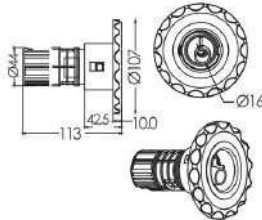

Code	Model	Description	Flow Rate (L/min)	Colour
23010510005	EM0018	Face (Swirl Jet)	17	White