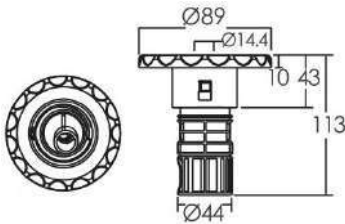

**“EMAUX” Spa Jet Fittings (1)**

Code	Model	Description	Flow Rate (L/min)	Colour
23010510005	EM0018	Face (Swirl Jet)	17	White

Code	Model	Description	Flow Rate (L/min)	Colour
23010510010	EM0028	Face (Swirl Jet)	17	White

Code	Model	Description	Flow Rate (L/min)	Colour
23020510005	EM0021	Φ10mm Barb Air & Φ20mm Barb Water, Ell Body	53	White

Code	Model	Description	Flow Rate (L/min)	Colour
23020510010	EM0031(A)	Φ25mm Air & Φ40mm Water Tee Body	76	White

## “EMAUX” Spa Jet Fittings (3)

Code	Model	Description	Connection (inches)	Flow Rate (L/min)	Colour
23020510015	EM1113	Φ2-3/4" Face Eyeball Spa Jet	-	17	White

Code	Model	Description	Connection (inches)	Flow Rate (L/min)	Colour
2330610110	EM1138	Φ25mm Air & Φ25mm Water Tee Body	1	52	White

Code	Model	Description	Connection (inches)	Flow Rate (L/min)	Colour
2330610120	EM1148	Φ10mm Barb Air & Φ25mm Water Tee Body	1	52	White