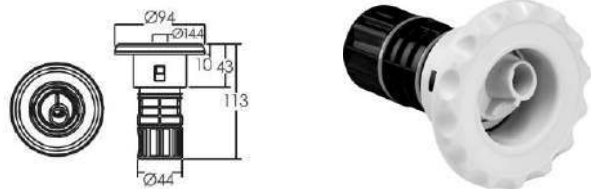

Code	Model	Description	Flow Rate (L/min)	Colour
2330610060	EM0034	Face (Standard Jet)	17	White

## “EMAUX” Spa Jet Fittings (2)

Code	Model	Description	Flow Rate (L/min)	Colour
23010510020	EM0044	Smooth Face (Standard Jet)	17	White

Code	Model	Description	Flow Rate (L/min)	Colour
23010510025	EM0048	Smooth Face (Swirl Jet)	17	White

Code	Model	Description	Flow Rate (L/min)	Colour
23020510005	EM0021	Φ10mm Barb Air & Φ20mm Barb Water, Ell Body	53	White

Code	Model	Description	Flow Rate (L/min)	Colour
23020510010	EM0031(A)	Φ25mm Air & Φ40mm Water Tee Body	76	White

## “EMAUX” Spa Jet Fittings (3)

Code	Model	Description	Connection (inches)	Flow Rate (L/min)	Colour
23020510015	EM1113	Φ2-3/4" Face Eyeball Spa Jet	-	17	White

Code	Model	Description	Connection (inches)	Flow Rate (L/min)	Colour
2330610110	EM1138	Φ25mm Air & Φ25mm Water Tee Body	1	52	White