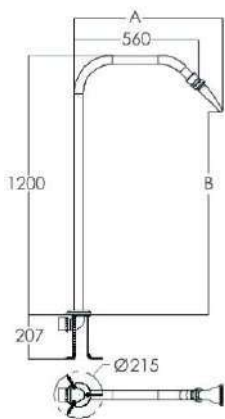

WATER FEATURES

“EMAUX” Shower Heads

FAST SPRAY
EM4401

SOFT SPRAY
EM4407

FULL BODY SPRAY
EM4402

JET MASSAGE
EM4405

Model No.	Product Name	Connection Dimensions	Pressure (Kpa)	Flow Rate (m ³ /h)	Pattern	Min Pump Head	A mm	B mm
EM4401	Fast Spray	1.5" / 50mm	20 - 100	14.0 - 48.4	Universal Type	2m	663	946
EM4402	Full Body Spray	1.5" / 50mm	20 - 100	14.0 - 48.4	Universal Type	2m	705	902
EM4403	Intense Jet Spray	1.5" / 50mm	20 - 250	5.8 - 24.0	Universal Type	2m	630	962
EM4404	Jet Spray	1.5" / 50mm	20 - 120	18.0 - 50.0	Fixed Type	2m	628	968
EM4405	Jet Massage	1.5" / 50mm	20 - 100	14.0 - 48.4	Fixed Type	2m	553	1016
EM4406	Soft Spray	1.5" / 50mm	20 - 60	5.7 - 12.0	Fixed Type	2m	598	986
EM4407	Massage Spray	1.5" / 50mm	20 - 80	0.6 - 1.1	Universal Type	2m	655	958

MASSAGE SPRAY
EM4406

JET SPRAY
EM4404

INTENSE JET SPRAY
EM4403

EXPERIENCE WATER IN DIFFERENT WAYS!

Enjoy hydrotherapy shower using all physical properties of water create new experience. Emaux shower head is designed to offer right solution for user looking for user-friendly and excellent showering massage experience. Emaux shower head has 7 water patterns which can suit your need in a wide range of options.

FEATURES

- Stainless Steel AISI 34
- Chrome plating
- Hydrotherapy shower head
- Simple design for wide range of application
- Unique design with excellent water proofing and corrosion proofing
- Easy installation and maintenance

Code	Model	Type	Flowrate (m ³ /h)	Pressure (Kpa)	Min Pump Head	Connection
21200510005	EM4401	Fast Spray	14.0 – 48.4	20 - 100	2 m	1.5" / 50 mm
21200510010	EM4402	Full Body Spray				
21200510015	EM4403	Intense Jet Spray	5.8 – 24.0	20 – 250		
21200510020	EM4404	Jet Spray	18.0 – 50.0	20 – 120		
21200510025	EM4405	Jet Massage	14.0 – 48.4	20 – 100		
21200510030	EM4406	Soft Spray	5.7 – 12.0	20 – 60		
21200510035	EM4407	Massage Spray	0.6 – 1.1	20 - 80		