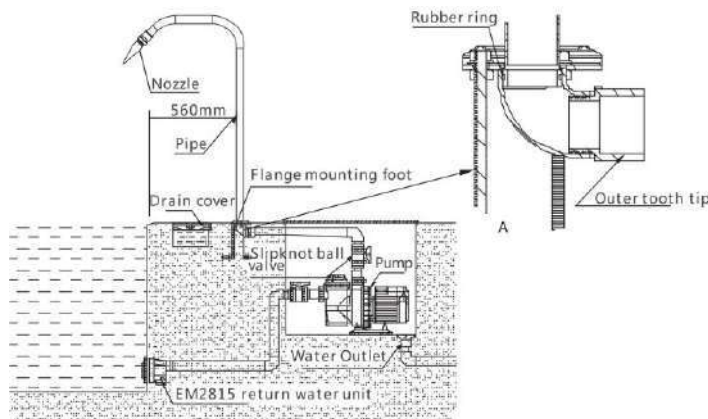

WATER FEATURES

“EMAUX” Shower Heads

FAST SPRAY
EM4401

SOFT SPRAY
EM4407

FULL BODY SPRAY
EM4402

JET MASSAGE
EM4405

Model No.	Product Name	Connection Dimensions	Pressure (Kpa)	Flow Rate (m ³ /h)	Pattern	Min Pump Head	A mm	B mm
EM4401	Fast Spray	1.5" / 50mm	20 - 100	14.0 - 48.4	Universal Type	2m	663	946
EM4402	Full Body Spray	1.5" / 50mm	20 - 100	14.0 - 48.4	Universal Type	2m	705	902
EM4403	Intense Jet Spray	1.5" / 50mm	20 - 250	5.8 - 24.0	Universal Type	2m	630	962
EM4404	Jet Spray	1.5" / 50mm	20 - 120	18.0 - 50.0	Fixed Type	2m	628	968
EM4405	Jet Massage	1.5" / 50mm	20 - 100	14.0 - 48.4	Fixed Type	2m	553	1016
EM4406	Soft Spray	1.5" / 50mm	20 - 60	5.7 - 12.0	Fixed Type	2m	598	986
EM4407	Massage Spray	1.5" / 50mm	20 - 80	0.6 - 1.1	Universal Type	2m	655	958

MASSAGE SPRAY
EM4406

JET SPRAY
EM4404

INTENSE JET SPRAY
EM4403

EXPERIENCE WATER IN DIFFERENT WAYS!

Enjoy hydrotherapy shower using all physical properties of water create new experience. Emaux shower head is designed to offer right solution for user looking for user-friendly and excellent showering massage experience. Emaux shower head has 7 water patterns which can suit your need in a wide range of options.

Code	Model	Type	Flowrate (m ³ /h)	Pressure (Kpa)	Min Pump Head	Connection
21200510005	EM4401	Fast Spray	14.0 – 48.4	20 - 100	2 m	1.5" / 50 mm
21200510010	EM4402	Full Body Spray				
21200510015	EM4403	Intense Jet Spray	5.8 – 24.0	20 – 250		
21200510020	EM4404	Jet Spray	18.0 – 50.0	20 – 120		
21200510025	EM4405	Jet Massage	14.0 – 48.4	20 – 100		
21200510030	EM4406	Soft Spray	5.7 – 12.0	20 – 60		
21200510035	EM4407	Massage Spray	0.6 – 1.1	20 - 80		