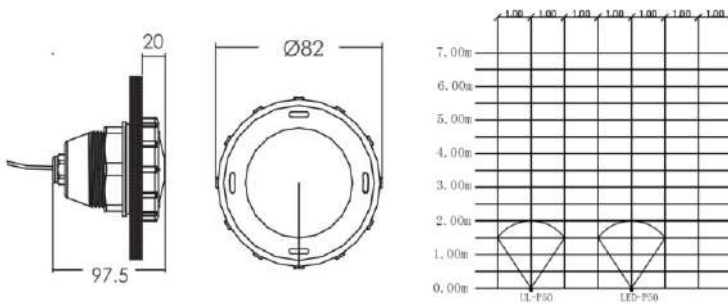

### FEATURES

- Material : Plastic
- Cable 1.5 meters
- Waterproof: IP68
- Installation: Built-in type

IP68

RoHS  
COMPLIANT  
2011/65/EU

Cable 1.5 Meter / Waterproof Standard: IP68

Code	Model	Material	Bulb Type	W/V	LUX	Colour
21100510300	UL-P50	Plastic	Halogen	20W/12V	700	White

Code	Model	Material	Bulb Type	W/V	LUX	Colour
21100510305	LED-P50-CW	Plastic	MR16 – 18 Bulbs LED Panel	1W/12V	70	Cool white

Code	Model	Material	Bulb Type	W/V	LUX	Colour
21100510310	LED-P50-RGB	Plastic	MR16 – 18 Bulbs LED Panel	1W/12V	120	Auto Colour Change