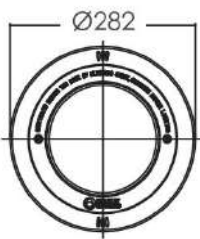

### FEATURES

- Halogen or bulb
- Suitable for concrete, vinyl and fiberglass pool
- Waterproof: IP68
- Installation: Housing Type
- Cable length: 2.5 meters

IP68

RoHS  
COMPLIANT  
2011/65/EU

SAA

UL White

Model	Face Ring	Light	Watt/Voltage	Color	Illuminance (lux)	Remote Control
NP300-P	Plastic	PAR56 Light Bulb	300W/12V	Warm White	9300	No

### Cable 2.5 Meter / Waterproof Standard: IP68

Code	Model	Material	Bulb Type	W/V	LUX	Colour	Include
2110510190	UL-NP300-P	Plastic Face Ring	Par 56	300W /12V	9300	Warm White	Light & Niche