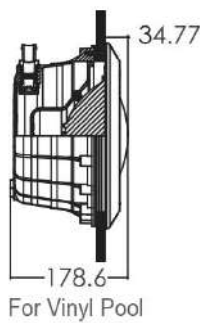

UNDERWATER LIGHTS

“EMAUX” NP300 Series Halogen Underwater Lights Built-In Type

FEATURES

- Halogen or bulb
- Suitable for concrete, vinyl and fiberglass pool
- Waterproof: IP68
- Installation: Housing Type
- Cable length: 2.5 meters

IP68

RoHS
COMPLIANT
2011/65/EU

SAA

UL White

Model	Face Ring	Light	Watt/Voltage	Color	Illuminance (lux)	Remote Control
NP300-P	Plastic	PAR56 Light Bulb	300W/12V	Warm White	9300	No

Cable 2.5 Meter / Waterproof Standard: IP68

Code	Model	Material	Bulb Type	W/V	LUX	Colour	Include
2110510190	UL-NP300-P	Plastic Face Ring	Par 56	300W /12V	9300	Warm White	Light & Niche