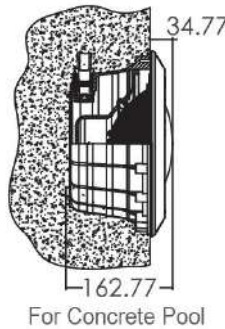

UNDERWATER LIGHTS

“EMAUX” NP300 Series Halogen Underwater Lights Built-In Type

FEATURES

- Halogen or bulb
- Suitable for concrete, vinyl and fiberglass pool
- Waterproof: IP68
- Installation: Housing Type
- Cable length: 2.5 meters

IP68

RoHS
COMPLIANT
2011/65/EU

SAA

UL White

Model	Face Ring	Light	Watt/Voltage	Color	Illuminance (lux)	Remote Control
NP300-P	Plastic	PAR56 Light Bulb	300W/12V	Warm White	9300	No

Cable 2.5 Meter / Waterproof Standard: IP68

Code	Model	Material	Bulb Type	W/V	LUX	Colour	Include
2110510190	UL-NP300-P	Plastic Face Ring	Par 56	300W /12V	9300	Warm White	Light & Niche