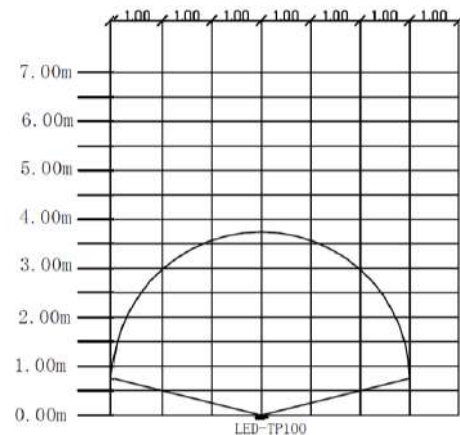

### Cable 2.5 Meter / Waterproof Standard: IP68

Code	Model	Material	Bulb Type	W/V	LUX	Colour
21100510095	LED-TP100-CW	Plastic	198 Bulbs LED Panel	8W/ 12V	180	Cool White
21100510470	LED-TP100-WW				207	Warm White
21100510100	LED-TP100-RGB				250	Auto Color Change
21100510440	LED-TP100-BLUE				120	Blue