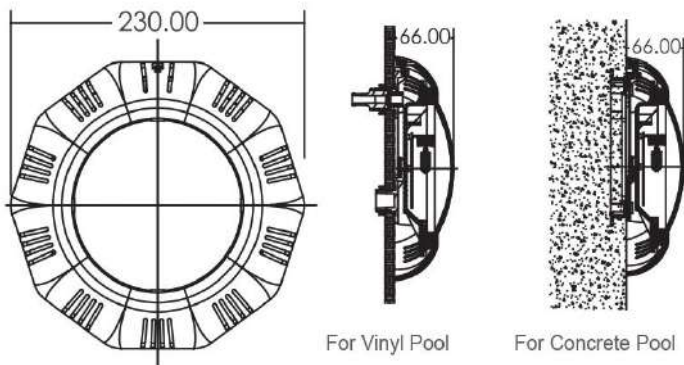

### FEATURES

- Resin-filled LED panel allows 100% water proofing

<b>Waterproof Standard</b>	IP68
<b>Face Ring Material</b>	ABS + UV stabilizer
<b>Cable</b>	2.5m
<b>Installation</b>	Wall Mounted

### Cable 2.5 Meter / Waterproof Standard: IP68

Code	Model	Material	Bulb Type	W/V	LUX	Colour
21100510095	LED-TP100-CW	Plastic	198 Bulbs LED Panel	8W/ 12V	180	Cool White
21100510470	LED-TP100-WW				207	Warm White
21100510100	LED-TP100-RGB				250	Auto Color Change
21100510440	LED-TP100-BLUE				120	Blue