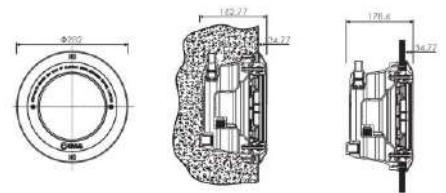

“EMAUX” LED-NP300 Series LED Underwater Lights Built-In Type

Ultra-Thin 400 LED

Optional
Control & Remote
Model 08040009

IP68

Stainless Steel 304 Face Ring

Cable 2.5 Meter / Waterproof Standard: IP68

Code	Model	Material	W/V	LED	LUX	Colour	Include
21100510215	EL-NP300-S-252-304-RGB	S.S 304 Face Ring	20W/ 12V	252	220	Multi Colour (14 Modes)	Light & Niche
21100510220	EL-NP300-S-252-304-WW					Warm White (4000K)	Light & Niche
21100510225	EL-NP300-S-252-304-CW					Cool White (20000K)	Light & Niche

Plastic Face Ring

Code	Model	Material	W/V	LED	LUX	Colour	Include
21100510230	EL-NP300-P-252-RGB	Plastic Face Ring	20W/ 12V	252	222	Multi Colour (14 Modes)	Light & Niche
21100510235	EL-NP300-P-252-WW					Warm White (4000K)	Light & Niche
21100510240	EL-NP300-P-252-CW					Cool White (20000K)	Light & Niche