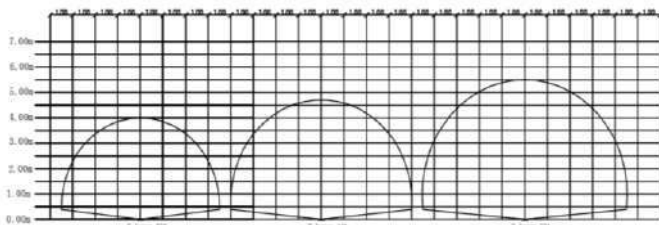

UNDERWATER LIGHTS

“EMAUX” E-LUMEN Series LED Underwater Lights Wall Hang Type

With the best LED technology, Nicheless E-Lumen mounts directly on the wall for simple installation. Only required few bolts, this is the most convenience choice of professional underwater light.

TECHNOLOGY & FEATURE

- Direct wall-mount design for simple installation
- Concrete & Vinyl Pool Compatible
- Light-duty of power usage works well with any standard of your existing transformer

Waterproof Standard	IP68
Face Ring Material	ABS + UV stabilizer
Cable	2.5m
Installation	Wall hang

IP68

RoHS
COMPLIANT
2011/65/EU

CE

Optional Control & Remote
Model 08040009

Light Color:

Product Information

Model	LED Bulb	Watt/ Voltage	Illuminance (lux)	Color
E-Lumen-252	252 LEDs Bulb	20W/12V	346	Cool White (10000K)
E-Lumen-252	252 LEDs Bulb	20W/12V	415	Warm White (4000K)
E-Lumen-252	252 LEDs Bulb	20W/12V	52	Blue
E-Lumen-252	252 LEDs Bulb	20W/12V	166	RGB
E-Lumen-441	441 LEDs Bulb	35W/12V	550	Cool White (10000K)
E-Lumen-441	441 LEDs Bulb	35W/12V	613	Warm White (4000K)
E-Lumen-441	441 LEDs Bulb	35W/12V	78	Blue
E-Lumen-441	441 LEDs Bulb	35W/12V	273	RGB
E-Lumen-531	531 LEDs Bulb	50W/12V	608	Cool White (10000K)
E-Lumen-531	531 LEDs Bulb	50W/12V	634	Warm White (4000K)
E-Lumen-531	531 LEDs Bulb	50W/12V	158	Blue
E-Lumen-531	531 LEDs Bulb	50W/12V	316	RGB

Simple installation

Mounting Bracket
(Concrete Pool)

Mounting Plate
(Vinyl Pool)