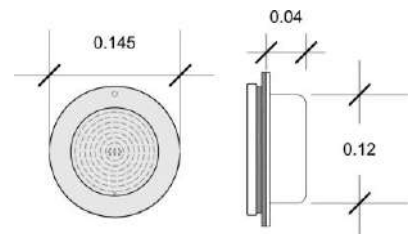

“EMAUX” EL-S100 Series LED Underwater Lights Built-in or Wall Mount Type

IP68

RoHS
COMPLIANT
DIRECTIVE

CE

TECHNOLOGY & FEATURES

- Resin-filled LED Panel
- Stainless steel 304 face ring
- Simple installation & durable
- Various colour options & Pre-programmed lighting effects
- IP 68 Waterproof Standard

Optional
Control & Remote
Model 08040009

Cable 2.5 Meter / Waterproof Standard: IP68

Code	Model	Material	W/V	LED	LUX	Colour	Include						
21110051045	EL-S100-304-RGB	S.S. 304	10W /12V	99	90	Multi Colour (14 Modes)	Light & Niche						
21120510050													
2170160316													
21100510455	EL-S100-304-WW				S.S. 304	10W /12V	99	200	Warm White (4000K)	Light & Niche			
21120510050													
2170160316													
21100510465	EL-S100-304-CW							S.S. 304	10W /12V	99	200	Cool White (20000K)	Light & Niche
21120510050													
2170160316													
21100510525	EL-S100-304-BLUE	S.S. 304	10W /12V	99							64	Blue	Light & Niche
21120510050													
2170160316													

Code	Model	Description
2174100012	Ring Light-EL-S100	Plastic Ring for Light Model S100
2170160316	Niche-EL-S100	Fiber Glass Niche Dia 17.5 cm x Depth 6.00 cm.
21121610015	FP-EL-S100	Fiber Glass Face Plate For EL-S100