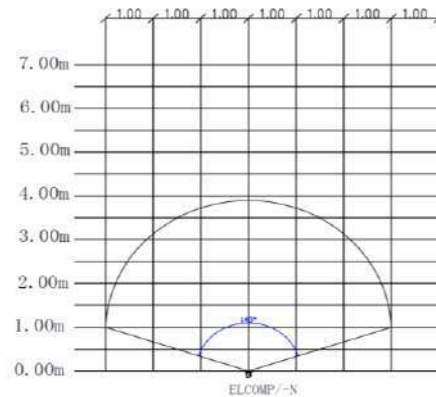

Product Specifications

Model No.	Description	Watt/Voltage	Illuminance (lux)	Remarks
EL-COMP-N	Plastic Light with Housing, 99 LEDs RGB	10W/12V	90	RGB
EL-COMP-N	Plastic Light with Housing, 99 LEDs Cool White	10W/12V	200	Cool White
EL-COMP-N	Plastic Light with Housing, 99 LEDs Warm White	10W/12V	212	Warm White
EL-COMP-N	Plastic Light with Housing, 99 LEDs Single Blue	10W/12V	20	Single Blue
EL-COMP	Plastic Light Nicheless, 99 LEDs RGB	10W/12V	90	RGB
EL-COMP	Plastic Light Nicheless, 99 LEDs Cool White	10W/12V	200	Cool White
EL-COMP	Plastic Light Nicheless, 99 LEDs Warm White	10W/12V	212	Warm White
EL-COMP	Plastic Light Nicheless, 99 LEDs Single Blue	10W/12V	20	Single Blue