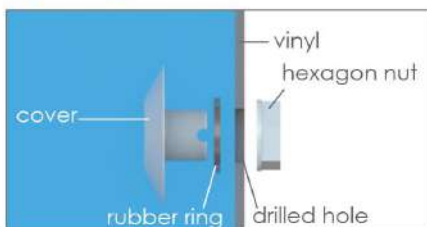

### 1) NICHE VERSION

a) Concrete Pool

b) Concrete Pool with Liner

Cable 2.5 Meter / Waterproof Standard: IP68

Code	Model	Watt/Voltage	LED	LUX	Colour
21100510050	EL-COMP-N-RGB	10W/12V Concrete Pool	99	90	Multi Colour (14 Modes)
21100510055	EL-COMP-N-WW			212	Warm White (4000K)
21100510060	EL-COMP-N-CW			200	Cool White (20000K)
21100510515	EL-COMP-N-BLUE			20	Blue

### 2) NICHELESS VERSION

a) Fiberglass Pool

b) Steel Panel Pool with Liner

Cable 2.5 Meter / Waterproof Standard: IP68

Code	Model	Watt/Voltage	LED	LUX	Colour
21100510065	EL-COMP-RGB	10W/12V Vinyl Pool	99	90	Multi Colour (14 Modes)
21100510070	EL-COMP-WW			212	Warm White (4000K)
21100510075	EL-COMP-CW			200	Cool White (20000K)
21100510520	EL-COMP-BLUE			20	Blue