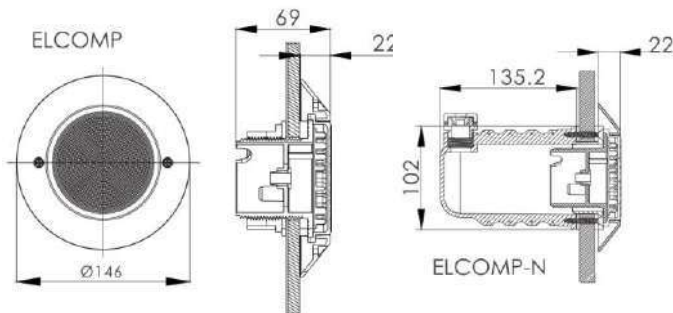

Product Specifications

Model No.	Description	Watt/Voltage	Illuminance (lux)	Remarks
EL-COMP-N	Plastic Light with Housing, 99 LEDs RGB	10W/12V	90	RGB
EL-COMP-N	Plastic Light with Housing, 99 LEDs Cool White	10W/12V	200	Cool White
EL-COMP-N	Plastic Light with Housing, 99 LEDs Warm White	10W/12V	212	Warm White
EL-COMP-N	Plastic Light with Housing, 99 LEDs Single Blue	10W/12V	20	Single Blue
EL-COMP	Plastic Light Nicheless, 99 LEDs RGB	10W/12V	90	RGB
EL-COMP	Plastic Light Nicheless, 99 LEDs Cool White	10W/12V	200	Cool White
EL-COMP	Plastic Light Nicheless, 99 LEDs Warm White	10W/12V	212	Warm White
EL-COMP	Plastic Light Nicheless, 99 LEDs Single Blue	10W/12V	20	Single Blue