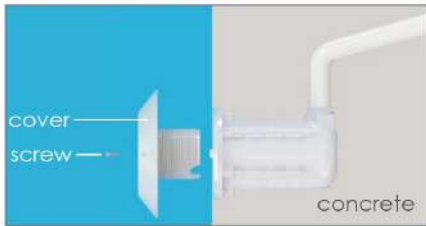

Installation

1) NICHE VERSION

a) Concrete Pool