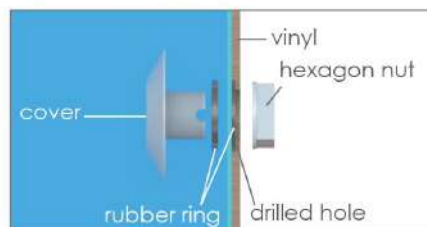

### 1) NICHE VERSION

a) Concrete Pool

b) Concrete Pool with Liner

Cable 2.5 Meter / Waterproof Standard: IP68

Code	Model	Watt/Voltage	LED	LUX	Colour
21100510050	EL-COMP-N-RGB	10W/12V Concrete Pool	99	90	Multi Colour (14 Modes)
21100510055	EL-COMP-N-WW			212	Warm White (4000K)
21100510060	EL-COMP-N-CW			200	Cool White (20000K)
21100510515	EL-COMP-N-BLUE			20	Blue

### 2) NICHELESS VERSION

a) Fiberglass Pool

b) Steel Panel Pool with Liner

Cable 2.5 Meter / Waterproof Standard: IP68

Code	Model	Watt/Voltage	LED	LUX	Colour
21100510065	EL-COMP-RGB	10W/12V Vinyl Pool	99	90	Multi Colour (14 Modes)
21100510070	EL-COMP-WW			212	Warm White (4000K)
21100510075	EL-COMP-CW			200	Cool White (20000K)
21100510520	EL-COMP-BLUE			20	Blue