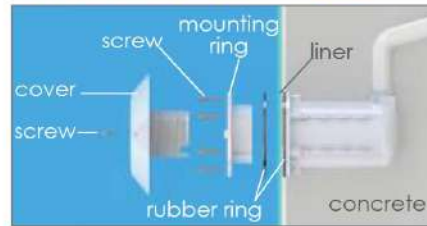

b) Concrete Pool with Liner

Cable 2.5 Meter / Waterproof Standard: IP68

Code	Model	Watt/Voltage	LED	LUX	Colour
21100510050	EL-COMP-N-RGB	10W/12V Concrete Pool	99	90	Multi Colour (14 Modes)
21100510055	EL-COMP-N-WW			212	Warm White (4000K)
21100510060	EL-COMP-N-CW			200	Cool White (20000K)
21100510515	EL-COMP-N-BLUE			20	Blue