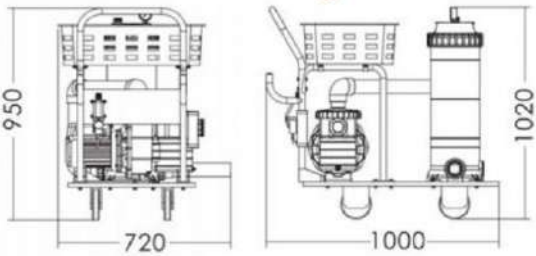

# “EMAUX” Cleaning Trolley Filtration System Complete Set With Cartridge Filter & Pump

**BRAKING DEVICE MAKES THE CLEANING CART EASY TO USE AND SAFELY TO OPERATE**

**CE603 Equipped with**

- CF75 Cartridge Filter
- SB20 Pump
- CE029 Test Kit
- CE101 Hand Skimmer & Leaf Rake
- CE102 Standard Hand Skimmer
- CE133 2 x 3m Aluminium Telescopic Pole
- CE163 Premium Grade Vacuum Hose, 38mm x 45ft
- CE201A 18" Plastic Brush
- CE301A 14" Flexible Pool Vacuum
- CE402 Standard Thermometer

Code	Model	Pump Voltage	Pump Horsepower	Connection Pipe Size
88050732	CE603	220V / 50-60Hz	2.0hp	2" (63mm)

Code	Model	Description
22400510045	CE603	Trolley Filtration System Includes: “EMAUX” Cartridge Filter Model CF75 “EMAUX” Pool Pump Model SB20 Piping Installation Kits for Filter and Pump