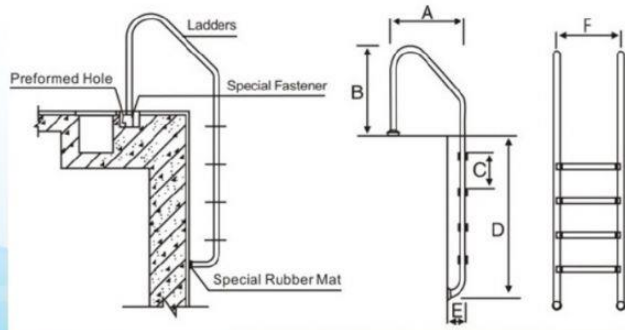

LADDER

OVER FLOW POOL

MODEL

DESCRIPTION

GRADE

WL-SL202B4	2 TREADS STANDARD S/S LADDER - THICKNESS 1.1MM	#304
WL-SL203B4	3 TREADS STANDARD S/S LADDER - THICKNESS 1.1MM	#304
WL-SL204B4	4 TREADS STANDARD S/S LADDER - THICKNESS 1.1MM	#304
WL-SL202B6	2 TREADS STANDARD S/S LADDER - THICKNESS 1.1MM	#316
WL-SL203B6	3 TREADS STANDARD S/S LADDER - THICKNESS 1.1MM	#316
WL-SL204B6	4 TREADS STANDARD S/S LADDER- THICKNESS 1.1MM	#316

WL-SL202
WL-SL203
WL-SL204

A (mm)	B (mm)	C (mm)	D (mm)	E (mm)	F (mm)
645	720	250	580	170	500
645	720	250	830	170	500
645	720	250	1080	170	500