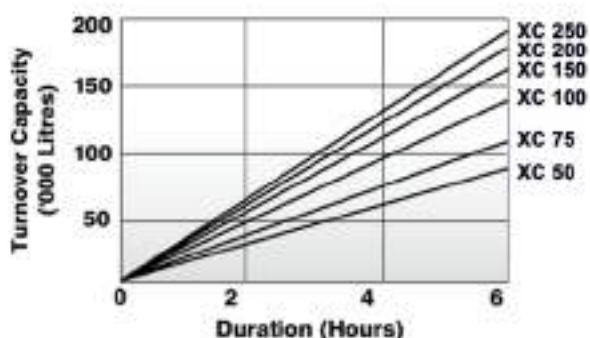

SMART EFFICIENCY

The XC cartridge filter reduces maintenance while saving thousands of litres of water every year. It takes just 100 litres of water to clean the elements instead of backwashing thousands of litres to clean a sand filter. The XC cartridge filter makes it easier to be responsible with water. Visit astralpool.com.au for further information.

WARRANTY

For product warranty registration & information on warranty details.

For AU visit: www.astralpool.com.au/warranty

For NZ visit: www.astralpool.co.nz/warranty

SPECIFICATIONS

FILTER MODEL	MODEL NO.	REPLACEMENT ELEMENT CODE	FILTER AREA (M ²)	MAX. FLOW RATE (L/MIN)	MAX. FLOW RATE (L/HR)	4 HRTURN OVER (L)	6 HR TURN OVER (L)	MAX WORKING PRESSURE (KPA)	PUMP SIZE (W)	SHIPPING WEIGHT (KG)
XC50	30040	SP78020	4.7	225	13,500	54,000	81,000	250	550-750	13.6
XC75	30041	SP78021	7.0	290	17,400	69,600	104,400	250	550-1100	14.2
XC100	30042	SP78097	9.3	375	22,500	90,000	135,000	250	750-1100	14.4
XC150	30043	SP78059	14.0	445	26,700	106,800	160,200	250	750-1500	16.6
XC200	30044	SP78099	18.6	490	29,400	117,600	176,400	250	750-1500	17.0
XC250	30045	SP78094	23.2	515	30,900	123,600	185,400	250	750-1500	17.5