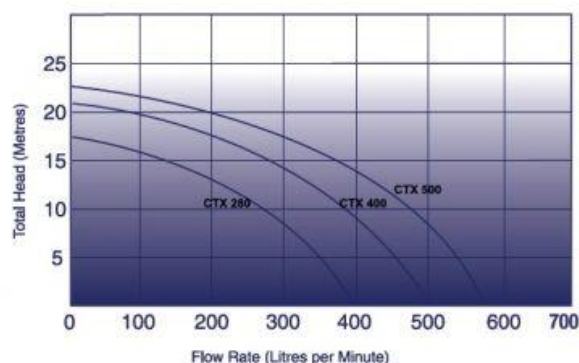

SPECIFICATIONS

Model	Volts	Phase	Input Watts	Horse Power	Flow Rate Max @ 8 m/h	Full Load Amps
CTX 280	240	Single	1070	1.00	280 lpm	4.5
CTX 400	240	Single	1650	1.50	400 lpm	7.2
CTX 500	240	Single	1900	2.00	500 lpm	8.3