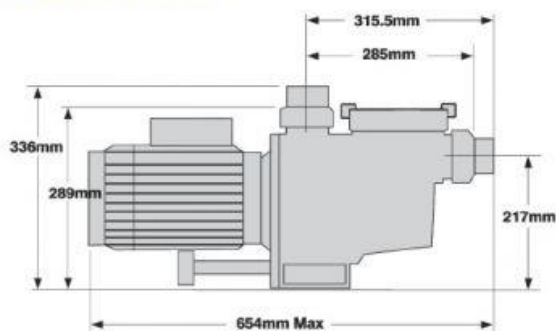

SPECIFICATIONS

Model	Volts	Phase	Input Watts	Horse Power	Flow Rate Max @ 8 m/h	Full Load Amps
CTX 280	240	Single	1070	1.00	280 lpm	4.5
CTX 400	240	Single	1650	1.50	400 lpm	7.2
CTX 500	240	Single	1900	2.00	500 lpm	8.3