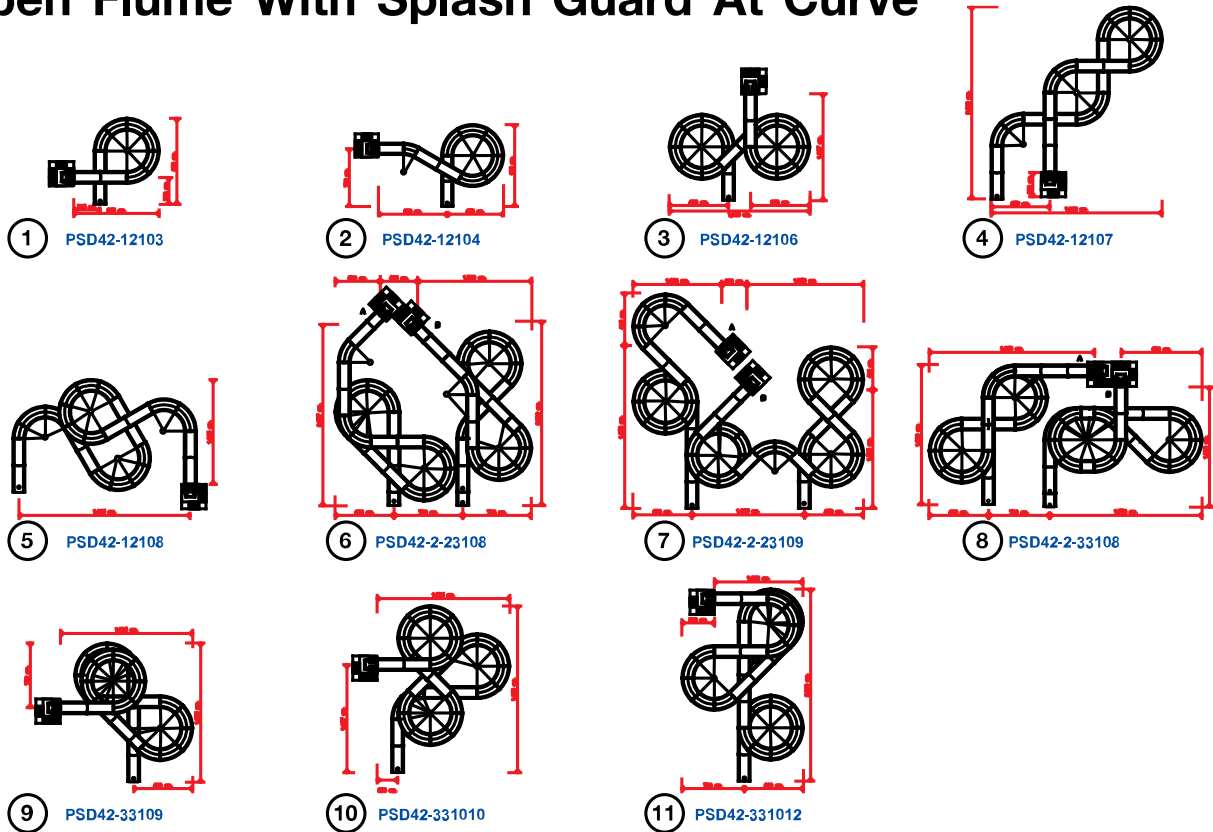

# “AQUA SLIDE” Slider Size 42” Open Flume With Splash Guard At Curve

**สไลเดอร์พร้อมชุดโครงเหล็กซัพพอร์ต / Fibreglass Slider & Hot Dip Galvanized Cast Iron Tower**

Code	No.	Model	Slider Length (meters)
21431610005	1	PSD42-12103*	30.60
21431610010	2	PSD42-12104*	37.42
21431610015	3	PSD42-23106*	59.25
21431610020	4	PSD42-12107*	68.98
21431610025	5	PSD42-11108*	77.15
21431610030	6	PSD42-2-23108*	74.86 73.32
21431610035	7	PSD42-2-23109*	A - 85.10 B - 81.50
21431610040	8	PSD42-2-33108*	A - 78.60 B - 74.60
21431610045	9	PSD42-33109*	84.31
21431610050	10	PSD42-331010*	89.94
21431610055	11	PSD42-331012*	103.24