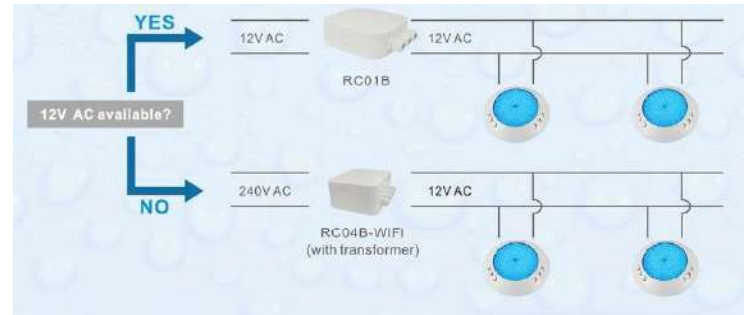

RC01B

1. Input Voltage: 12V AC
2. Output Voltage: 12V AC
3. Size: 135*135*45mm
4. Control Distance: 100m
5. Weight: 0.37kg

RC01B-WiFi

1. Input Voltage: 12V AC
2. Output Voltage: 12V AC
3. Size: 135*135*45mm
4. Wifi Range: within 100m
5. Weight: 0.5kg

RC03B

1. Input Voltage: 110~240V AC
2. Output Voltage: According to your input
3. Size: 135*135*45mm
4. Control Distance: 100m
5. Weight: 0.4kg

RC04B

1. Input Voltage: 110~240V AC
2. Output Voltage: 12V AC
3. Size: 195*195*90mm
4. Control Distance: 100m
5. Weight: 3.75kg

RC04B-WiFi

1. Input Voltage: 110~240V AC
2. Output Voltage: 12V AC
3. Size: 195*195*90mm
4. Wifi Range: within 100m
5. Weight: 3.8kg

**Model No.: RC03PRO, RC03PRO-WIFI
RC04PRO, RC04PRO-WIFI**

AQUA - RC REMOTE CONTROLLER

RC Series - LED Underwater Light Controller Box with Remote

MODEL	INPUT/OUTPUT	MAX POWER	TRANSFORMER
RC01B	12VAC/12VAC	220W	NO
RC01B-wifi	12VAC/12VAC	220W	NO
RC03B	220VAC/12VAC	3520W	NO
RC03B-wifi	220VAC/12VAC	3520W	NO
RC04B	220VAC/12VAC	220W	YES
RC04B-wifi	220VAC/12VAC	220W	YES