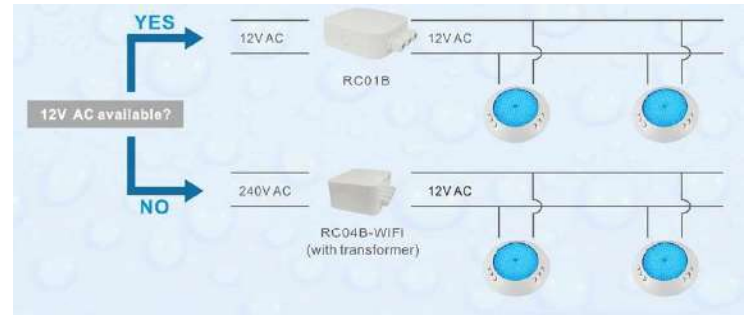

**RC01B-WiFi**

1. Input Voltage: 12V AC
2. Output Voltage: 12V AC
3. Size: 135\*135\*45mm
4. Wifi Range: within 100m
5. Weight: 0.5kg

**RC03B**

1. Input Voltage: 110~240V AC
2. Output Voltage: According to your input
3. Size: 135\*135\*45mm
4. Control Distance: 100m
5. Weight: 0.4kg

**RC04B**

1. Input Voltage: 110~240V AC
2. Output Voltage: 12V AC
3. Size: 195\*195\*90mm
4. Control Distance: 100m
5. Weight: 3.75kg

**RC04B-WiFi**

1. Input Voltage: 110~240V AC
2. Output Voltage: 12V AC
3. Size: 195\*195\*90mm
4. Wifi Range: within 100m
5. Weight: 3.8kg