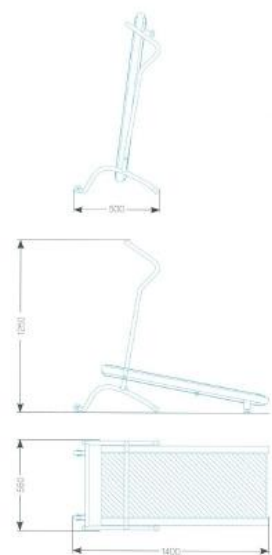

STANDARD
AQUATREADMILL
cod. AFA 0014